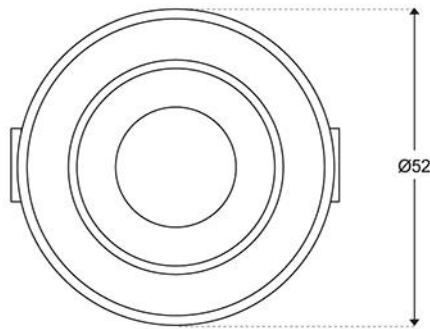

LOCUS – JD3

FRONT VIEW

SIDE VIEW

PRODUCT DESCRIPTION

Source Type: Built-in LED
Power: 3W
Lumen Output: 130lm
Colour Temperature: 3000k
Beam Angle: 45°
Input: 700mA
Adjustability: Adjustable
Cut Out: Ø45mm
Finishes: White. Custom colour on request.
IP Rating: IP20
Wiring Info: 240V to driver. If more than one light, wire in series.
Depth: 18mm. Allow 10mm more