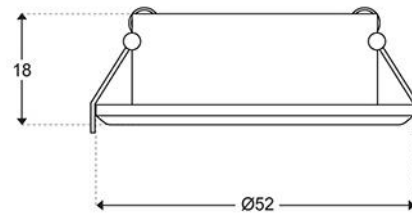

LOCUS – JD3

FRONT VIEW

SIDE VIEW

PRODUCT DESCRIPTION

Source Type: Built-in LED
Power: 3W
Lumen Output: 130lm
Colour Temperature: 3000k
Beam Angle: 45°
Input: 700mA
Adjustability: Adjustable
Cut Out: Ø45mm
Finishes: White. Custom colour on request.
IP Rating: IP20
Wiring Info: 240V to driver. If more than one light, wire in series.
Depth: 18mm. Allow 10mm more