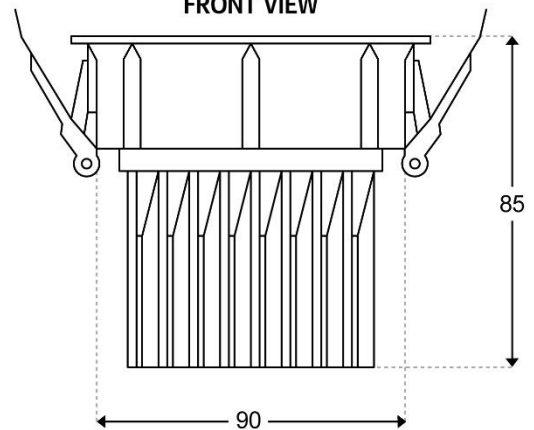

# BLUSH SQUARE – D75

TOP VIEW

FRONT VIEW

## PRODUCT DESCRIPTION

**Source Type:** COB-LED  
**Power:** 12W  
**Lumen Output:** 800lm  
**Colour Temperature:** 3000k  
**Beam Angle:** 60°  
**Input:** 240V  
**Adjustability:** Adjustable  
**Cut Out:** Ø90mm  
**Finishes:** White. Custom colour on request  
**IP Rating:** IP20  
**Wiring Info:** 240V to driver  
**Depth:** 85mm. Allow 10mm more in the ceiling.