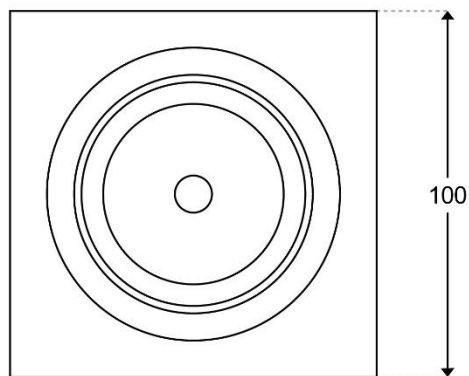

# BLUSH SQUARE – D75

TOP VIEW

FRONT VIEW

## PRODUCT DESCRIPTION

**Source Type:** COB-LED  
**Power:** 12W  
**Lumen Output:** 800lm  
**Colour Temperature:** 3000k  
**Beam Angle:** 60°  
**Input:** 240V  
**Adjustability:** Adjustable  
**Cut Out:** Ø90mm  
**Finishes:** White. Custom colour on request  
**IP Rating:** IP20  
**Wiring Info:** 240V to driver  
**Depth:** 85mm. Allow 10mm more in the ceiling.