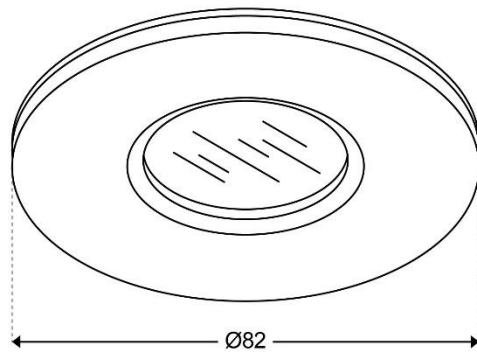

LUNA – XD2

PRODUCT DESCRIPTION

Source Type: COB-LED
Power: 8W
Lumen Output: 468lm
Colour Temperature: 3000k
Beam Angle: 45°
Input: 240V
Adjustability: Fixed
Cut Out: Ø68-73mm
Finishes: White. Custom colour on request
IP Rating: IP54
Wiring Info: 240V to fitting
Depth: 65mm. Allow 10mm more in the ceiling.