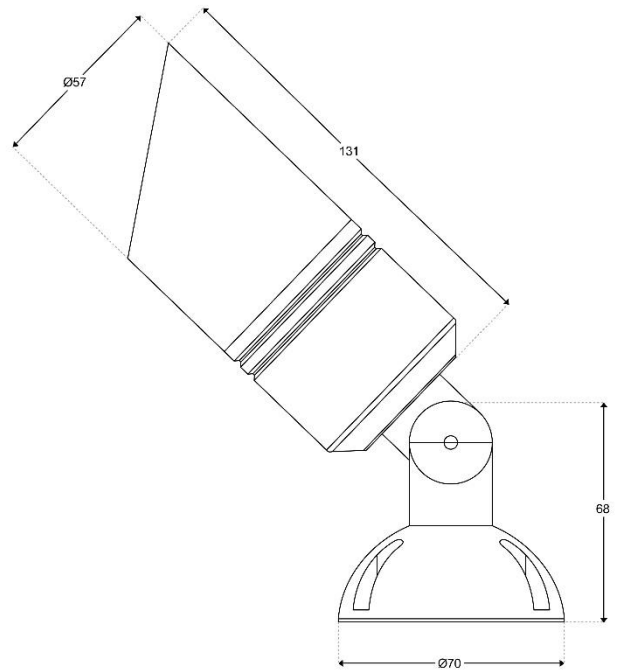

AX21

PRODUCT DESCRIPTION

Source Type: LED MR16
Power: 4W
Lumen Output: 250lm
Colour Temperature: 3000k
Beam Angle: 38°
Input: 12V-24V
Adjustability: 90°
Cut Out: Surface Mounted
Finishes: Antique Bronze.
IP Rating: IP65
Wiring Info: 240V to driver
Depth: Surface Mounted